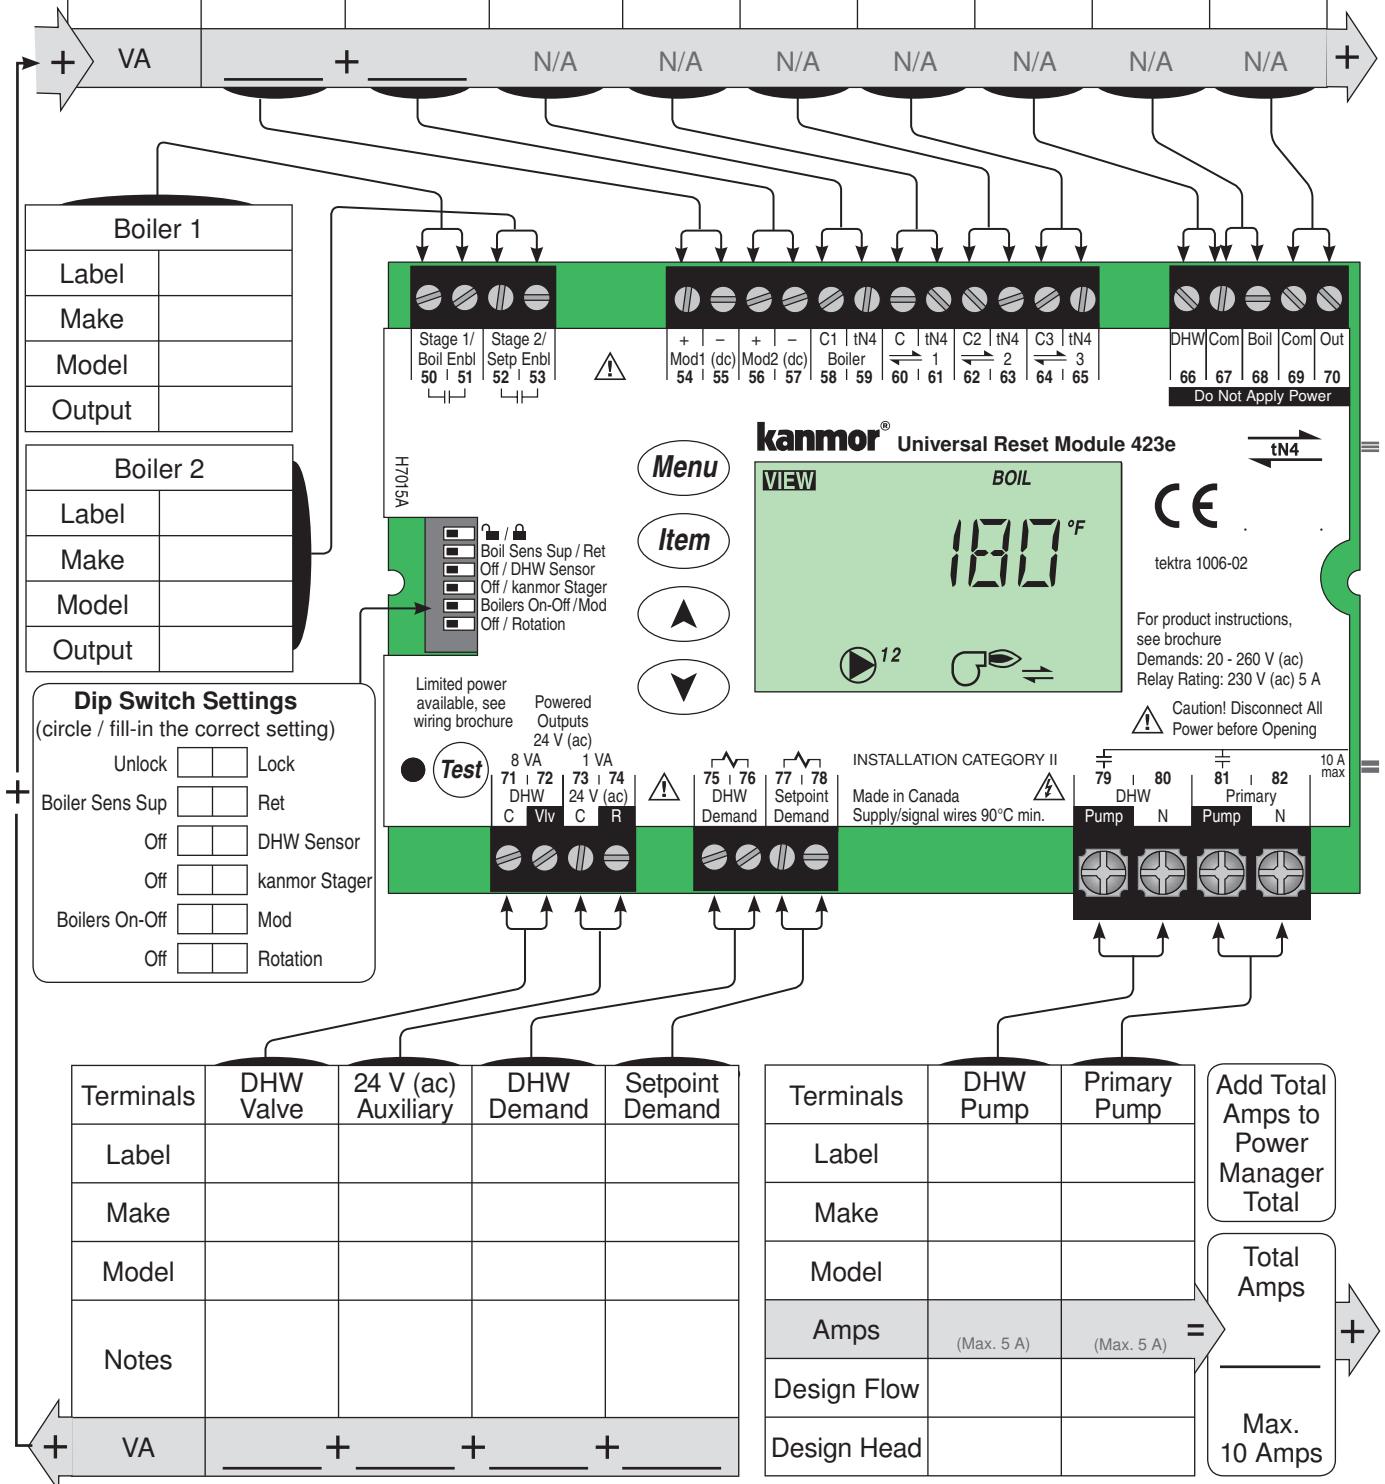

kanmor® - Job Record

Universal Reset Module 423e

J423e

01/08

Control Name / Location _____ Connected to Power Manager _____

Terminals	Boiler 1 Modulation	Boiler 2 Modulation	Boiler Bus Input	Bus 1 Input	Bus 2 Input	Bus 3 Input	DHW Sensor	Boiler Sensor	Outdoor Sensor
Label									
Make									
Model									
Notes									

Menu Settings:

Item	Setting
BUS 1	
BUS 2	
BUS 3	
OUTDOOR DESIGN	
MIX 1 TERMINAL	
MIX 1 INDOOR	
MIX 1 DESIGN	
MIX 1 MINIMUM	
MIX 1 MAXIMUM	
MIX 1 MOTOR	
MIX 2 TERMINAL	
MIX 2 INDOOR	
MIX 2 DESIGN	
MIX 2 MINIMUM	
MIX 2 MAXIMUM	
MIX 2 MOTOR	
MIX 3 TERMINAL	
MIX 3 INDOOR	
MIX 3 DESIGN	
MIX 3 MINIMUM	
MIX 3 MAXIMUM	
MIX 3 MOTOR	
BOILER 1	
BOILER 2	

Item	Setting
BOILER TERMINAL	
BOILER INDOOR	
BOILER DESIGN	
BOILER MINIMUM	
BOILER MAXIMUM	
BOILER DIFFERENTIAL	
STAGE DELAY	
BOILER FIRE DELAY	
BOILER MOTOR	
BOILER MINIMUM MODULATION	
CYCLE LENGTH	
SCHEDULE	
DHW MODE	
DHW OCCUPIED	
DHW UNOCCUPIED	
DHW DIFFERENTIAL	
DHW EXCHANGE OCCUPIED	
DHW EXCHANGE UNOCCUPIED	
SETPOINT MODE	
SETPOINT OCCUPIED	
SETPOINT UNOCCUPIED	
WWSD OCCUPIED	
WWSD UNOCCUPIED	